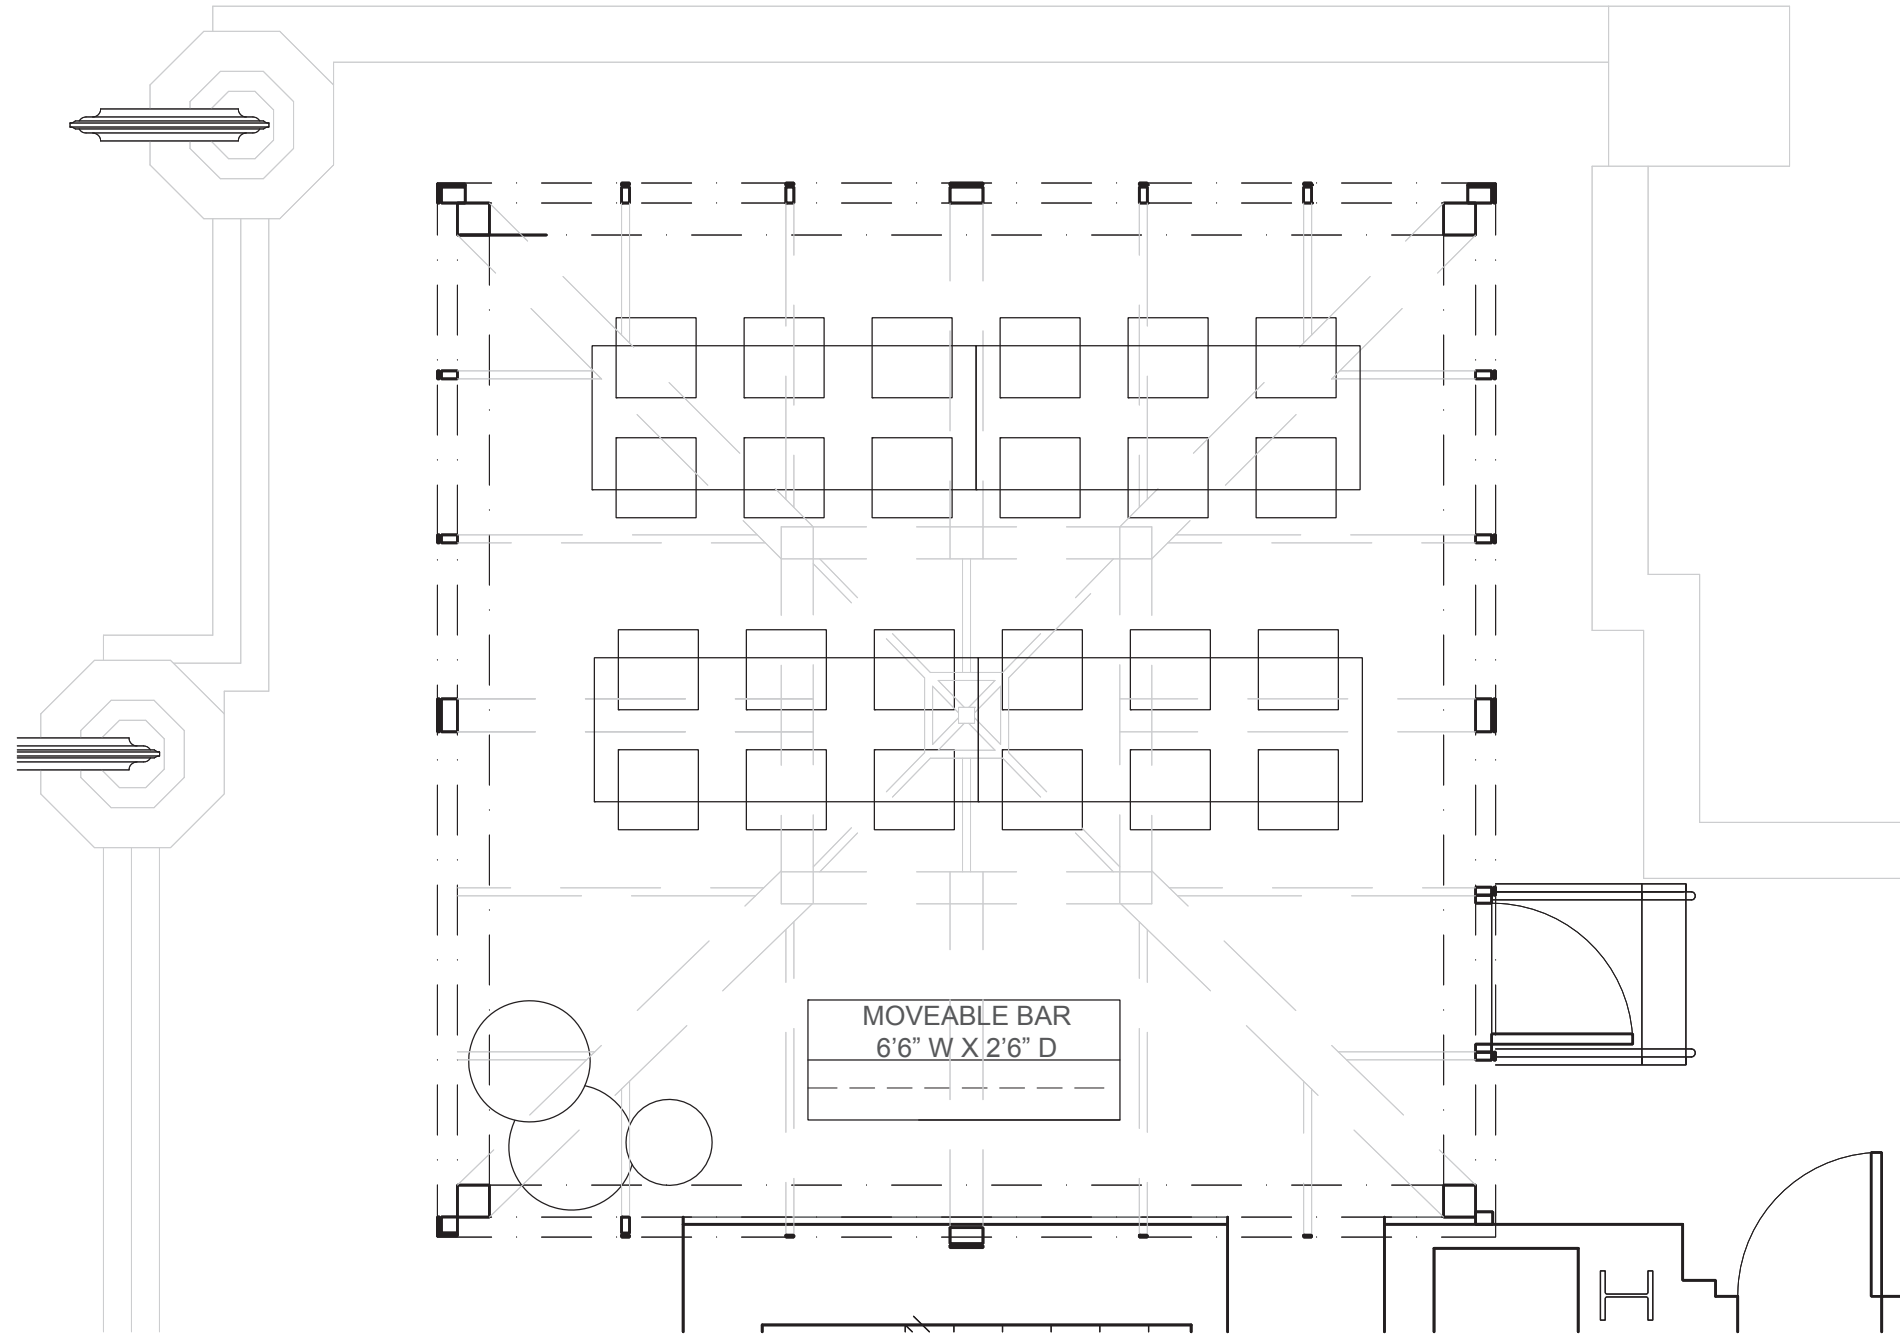

ROUND TABLES = 42" H
(+/- 4" FOR OVERLAPPING)

DINING TABLES = 8' X 3'
ROUND TABLES = 42" H
(+/- 4" FOR OVERLAPPING)
24 SEATS

DINING TABLES = 5' D
 ROUND TABLES = 42" H
 (+/- 4" FOR OVERLAPPING)
 24 SEATS

TABLES = 8' X 3'
ROUND TABLES = 42" H
(+/- 4" FOR OVERLAPPING)
12 SEATS