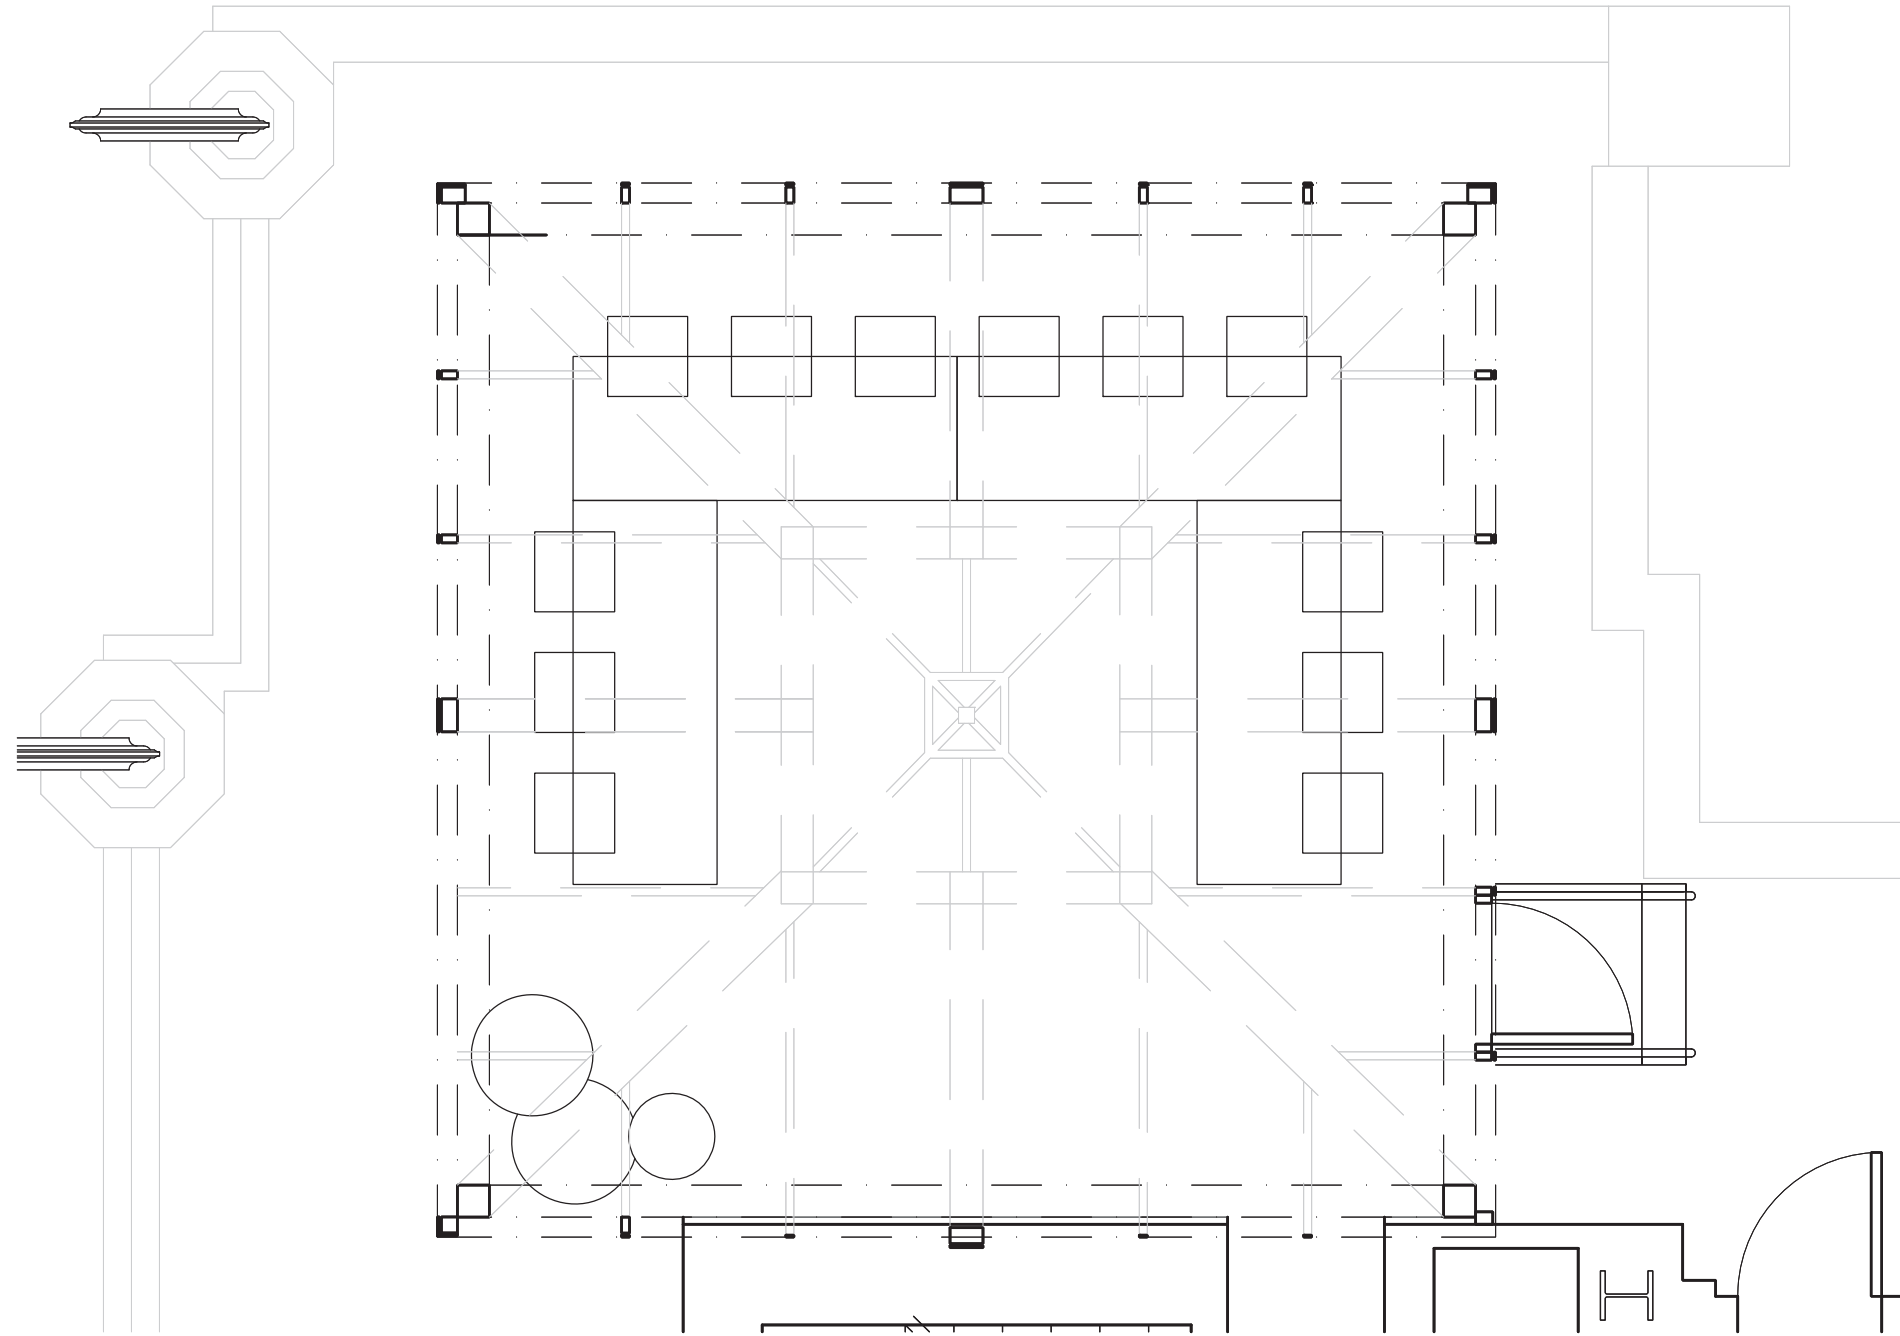

ROUND TABLES = 42" H
(+/- 4" FOR OVERLAPPING)

DINING TABLES = 8' X 3'
ROUND TABLES = 42" H
(+/- 4" FOR OVERLAPPING)
24 SEATS

DINING TABLES = 5' D
 ROUND TABLES = 42" H
 (+/- 4" FOR OVERLAPPING)
 24 SEATS

TABLES = 8' X 3'
ROUND TABLES = 42" H
(+/- 4" FOR OVERLAPPING)
12 SEATS