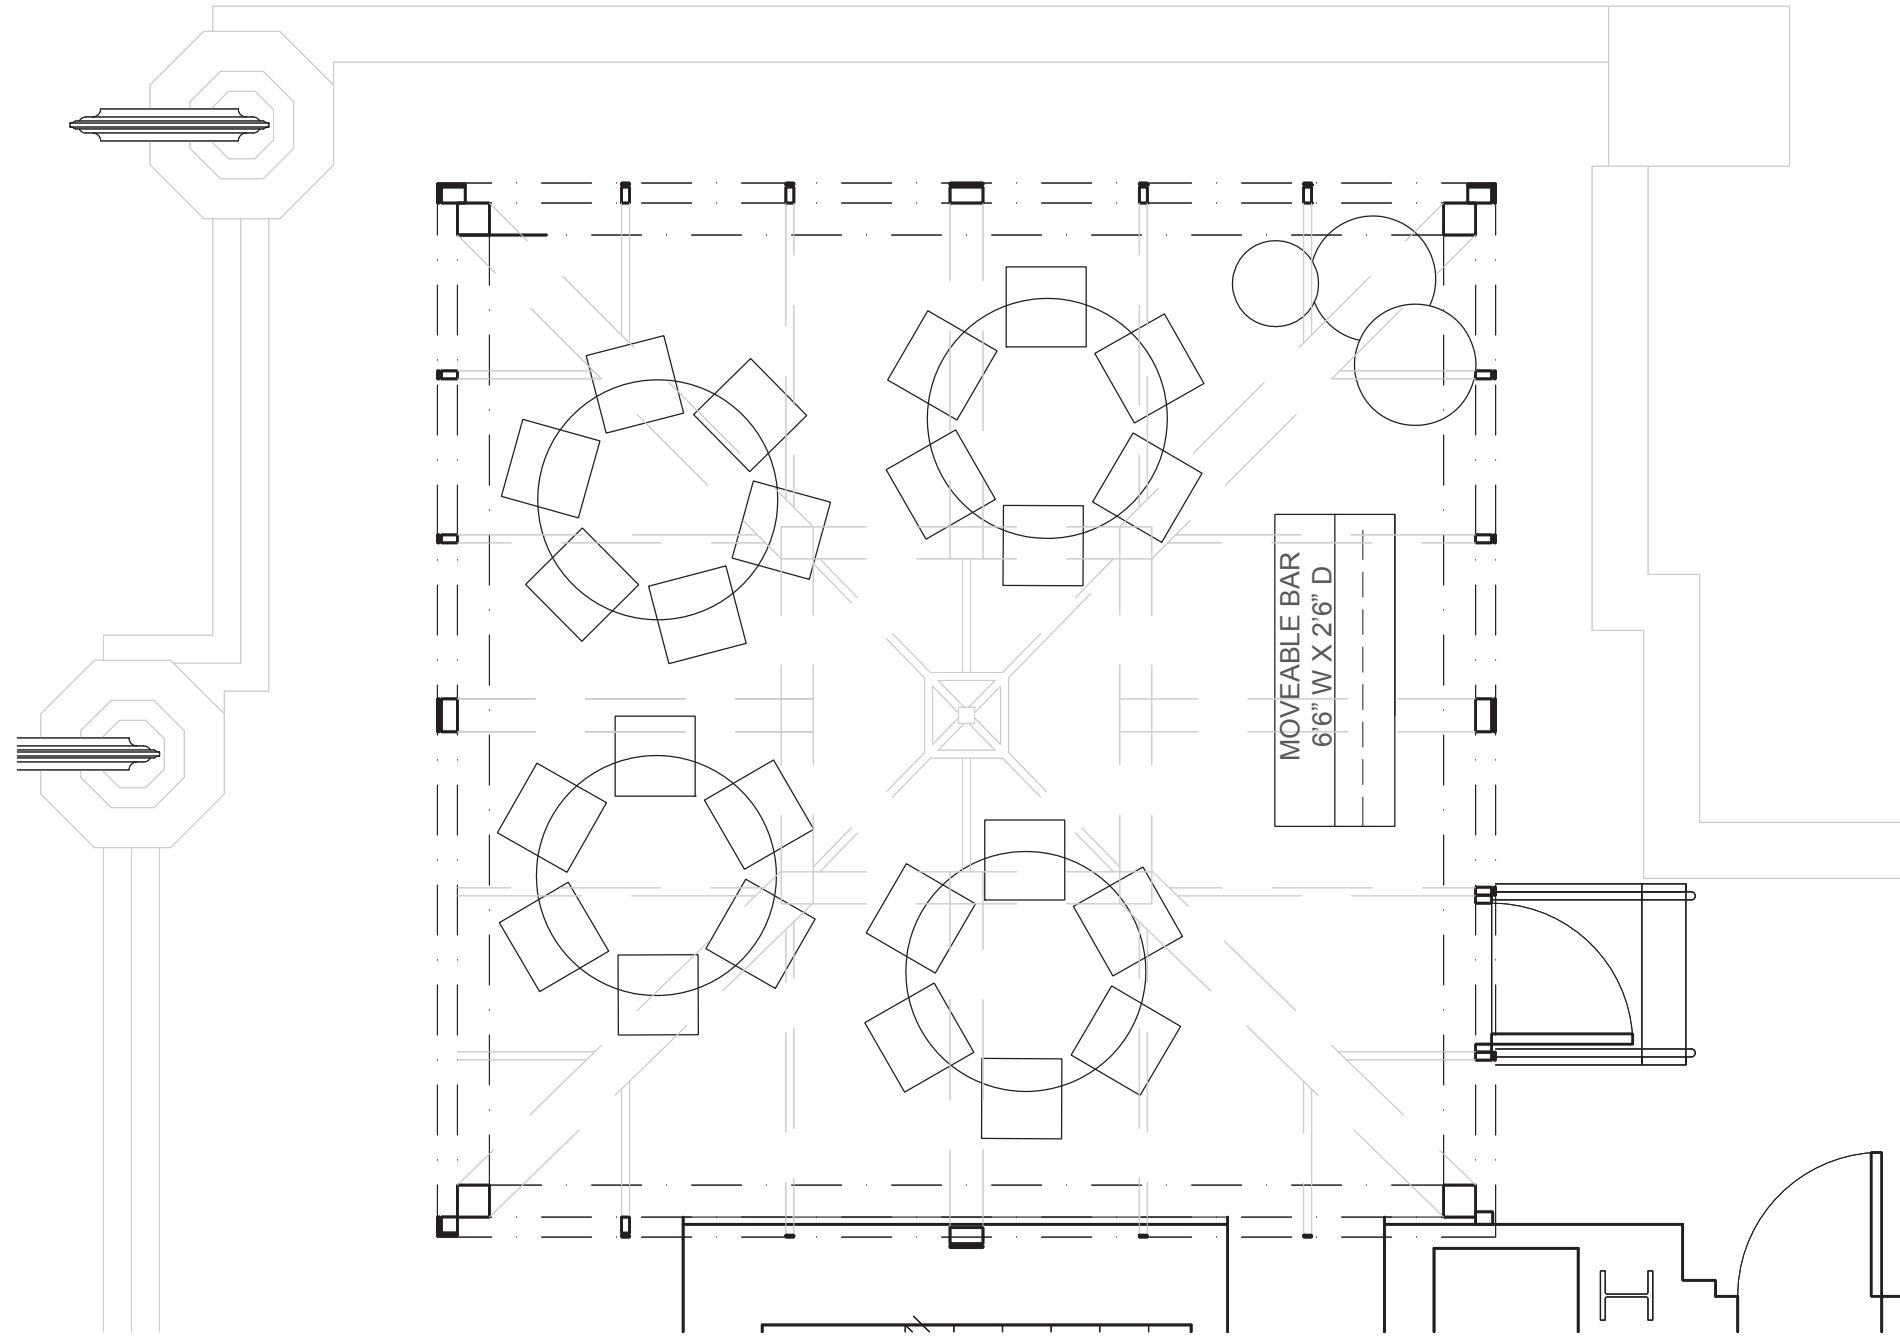

ROUND TABLES = 42" H
(+/- 4" FOR OVERLAPPING)

DINING TABLES = 8' X 3'
ROUND TABLES = 42" H
(+/- 4" FOR OVERLAPPING)
24 SEATS

DINING TABLES = 5' D
 ROUND TABLES = 42" H
 (+/- 4" FOR OVERLAPPING)
 24 SEATS

TABLES = 8' X 3'
ROUND TABLES = 42" H
(+/- 4" FOR OVERLAPPING)
12 SEATS